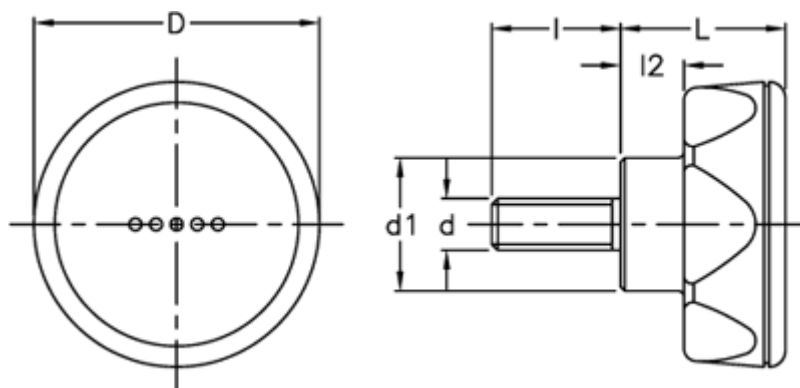

Article number: 23052224712

Description: E+G Lobe knob
ELK.56-p M10x40-C2 orange centre cap

Measures

D	= 56
d1	= 26.5
d 6g	= M10
l	= 40
L	= 29
l2	= 11